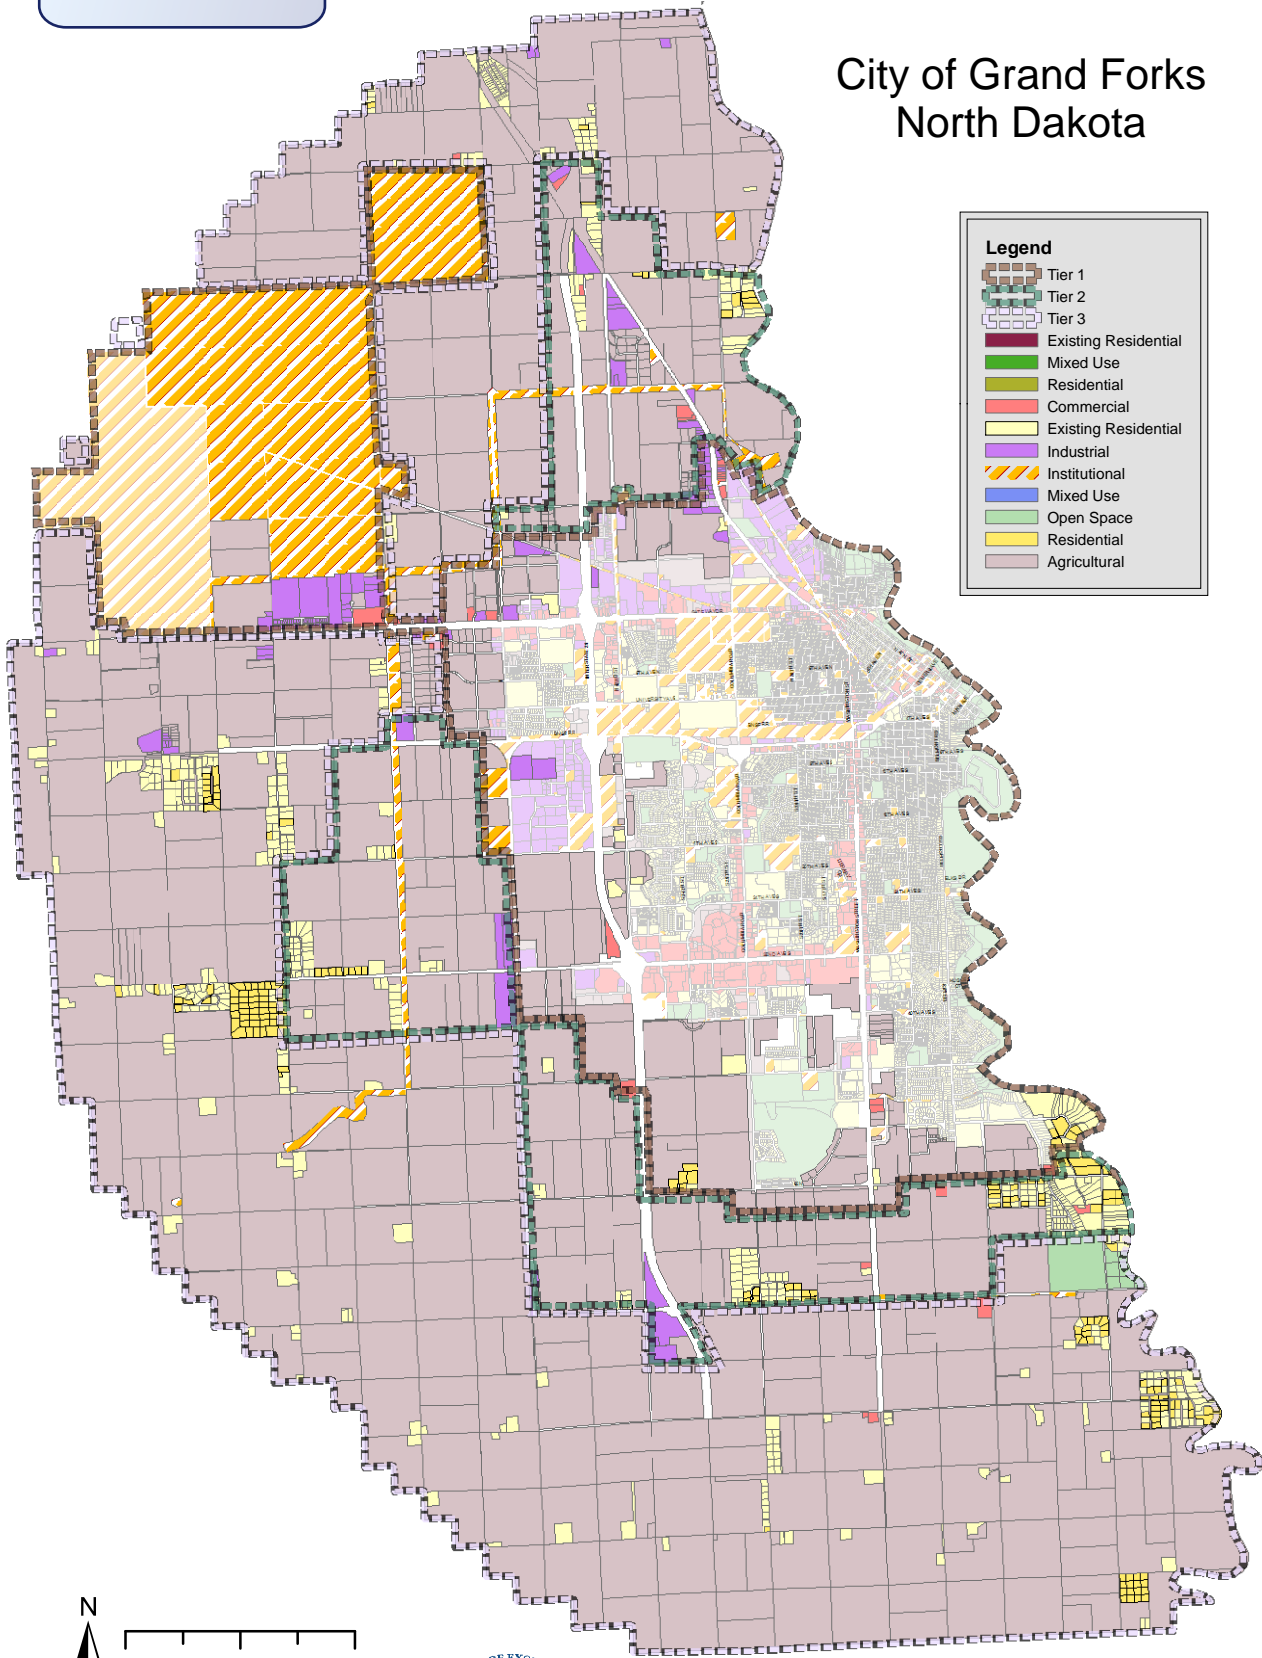

**DRAFT**

# Existing Land Use

## City of Grand Forks North Dakota

**Legend**

- Tier 1
- Tier 2
- Tier 3
- Existing Residential
- Mixed Use
- Residential
- Commercial
- Existing Residential
- Industrial
- Institutional
- Mixed Use
- Open Space
- Residential
- Agricultural

Note: All dimensions, descriptions, measurements, boundaries and data contained in this nonstandard document are intended for general information only.

Grand Forks - East Grand Forks  
Metropolitan Planning Organization