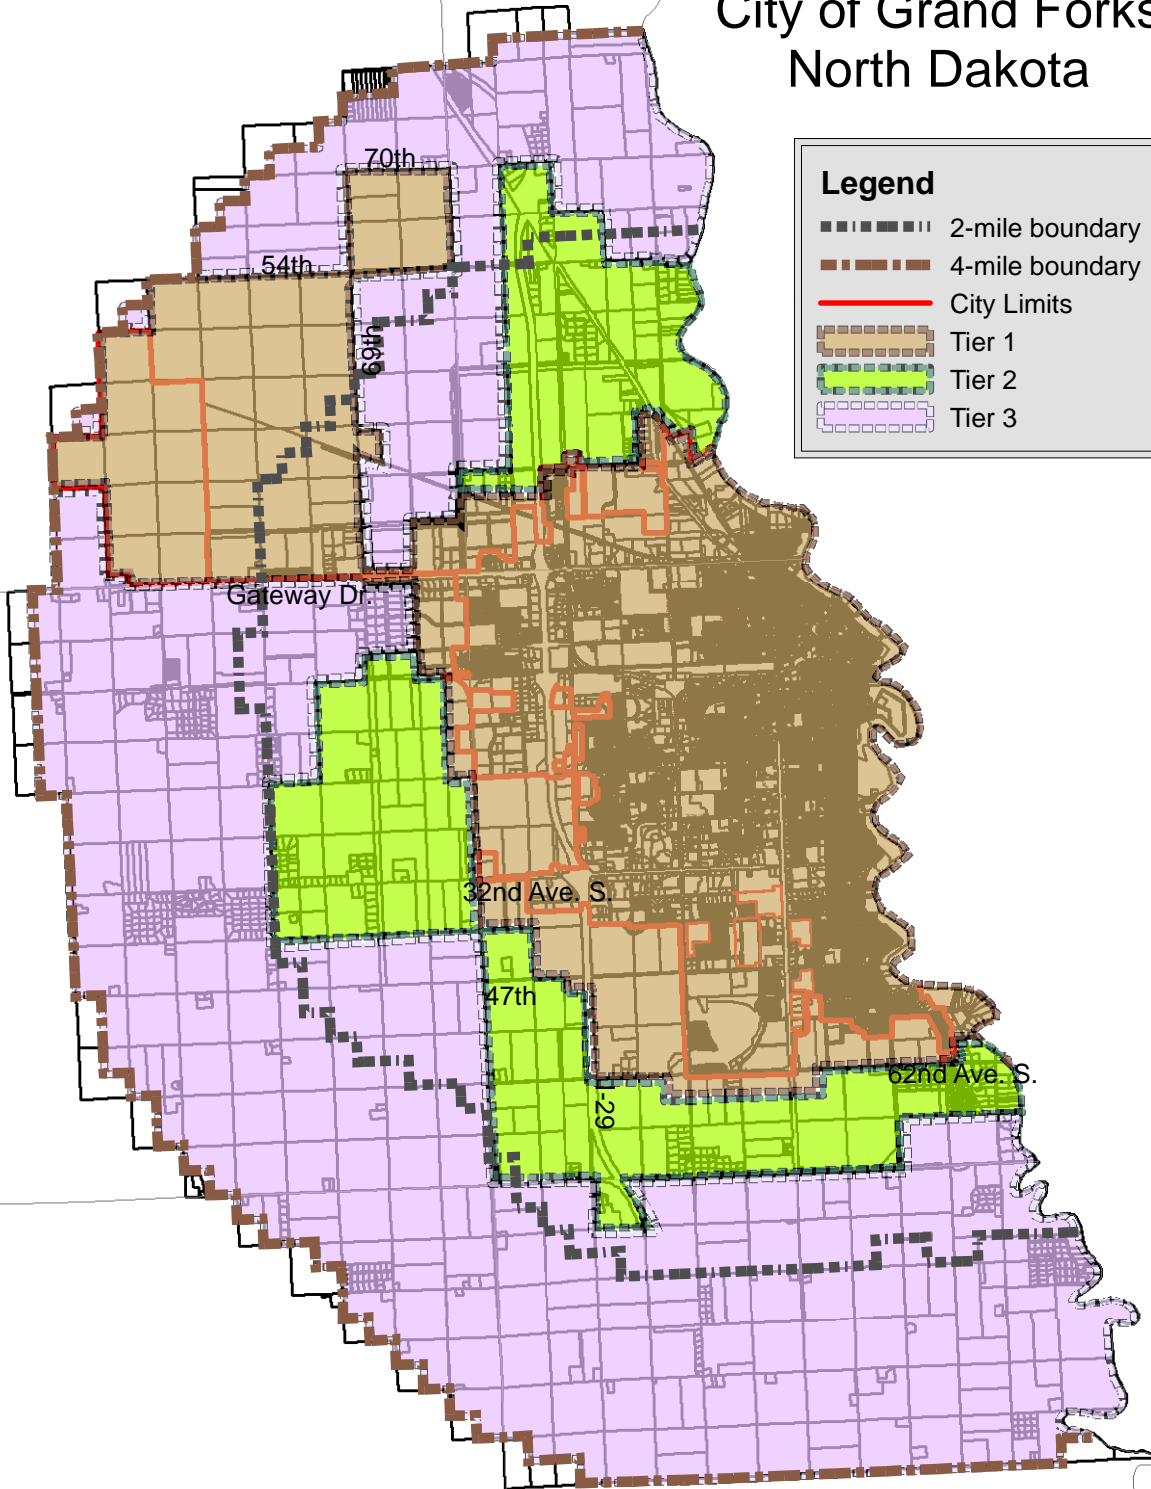

DRAFT

Tiers and City Limits City of Grand Forks North Dakota

Legend

- 2-mile boundary
- 4-mile boundary
- City Limits
- Tier 1
- Tier 2
- Tier 3

N
0 0.5 1 2 Miles

Note: All dimensions, descriptions, measurements, boundaries and data contained in this nonstandard document are intended for general information only.

M.P.O. M.P.O. M.P.O.
Grand Forks - East Grand Forks
Metropolitan Planning Organization