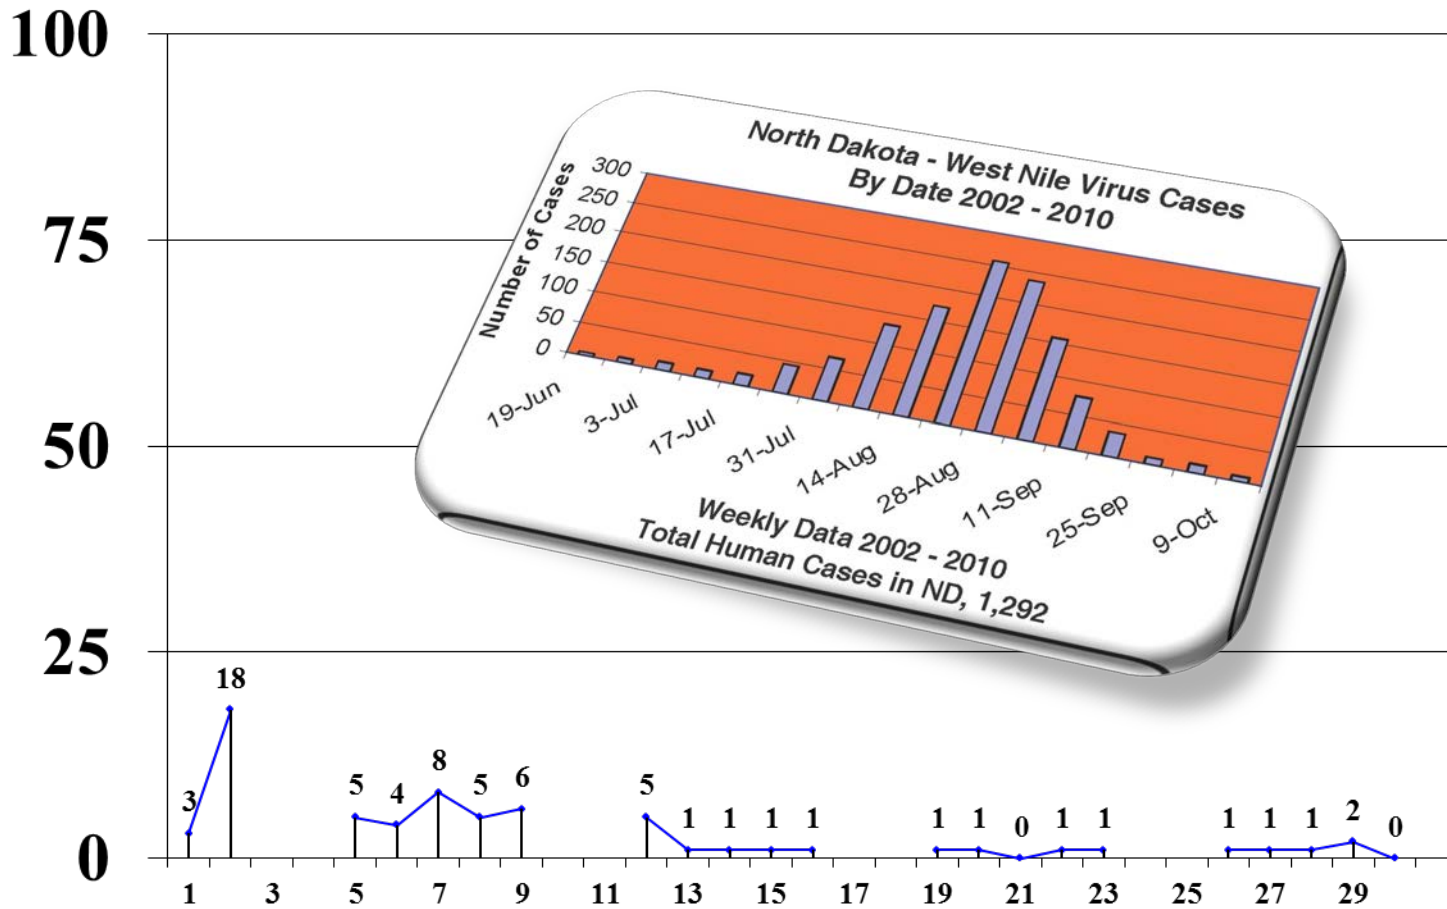

# Mosquito Control Program

## Average Mosquito Trap Count – September 2011

⚡ - Citywide Ground Spray