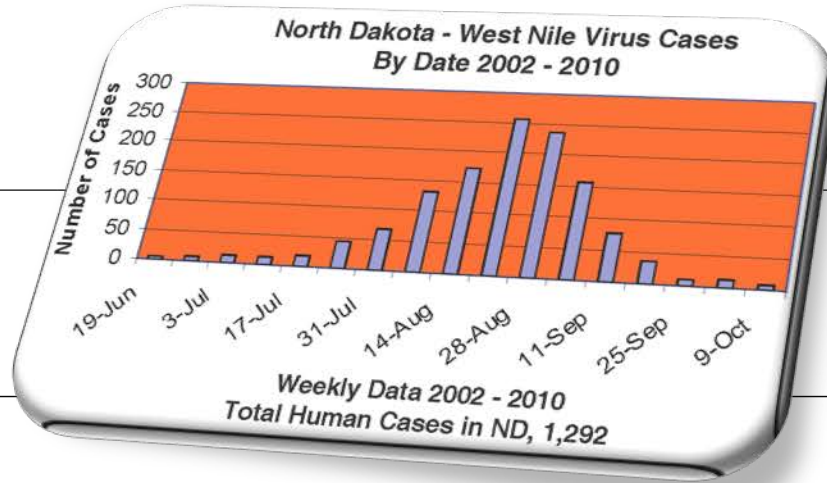

- Citywide Ground Spray