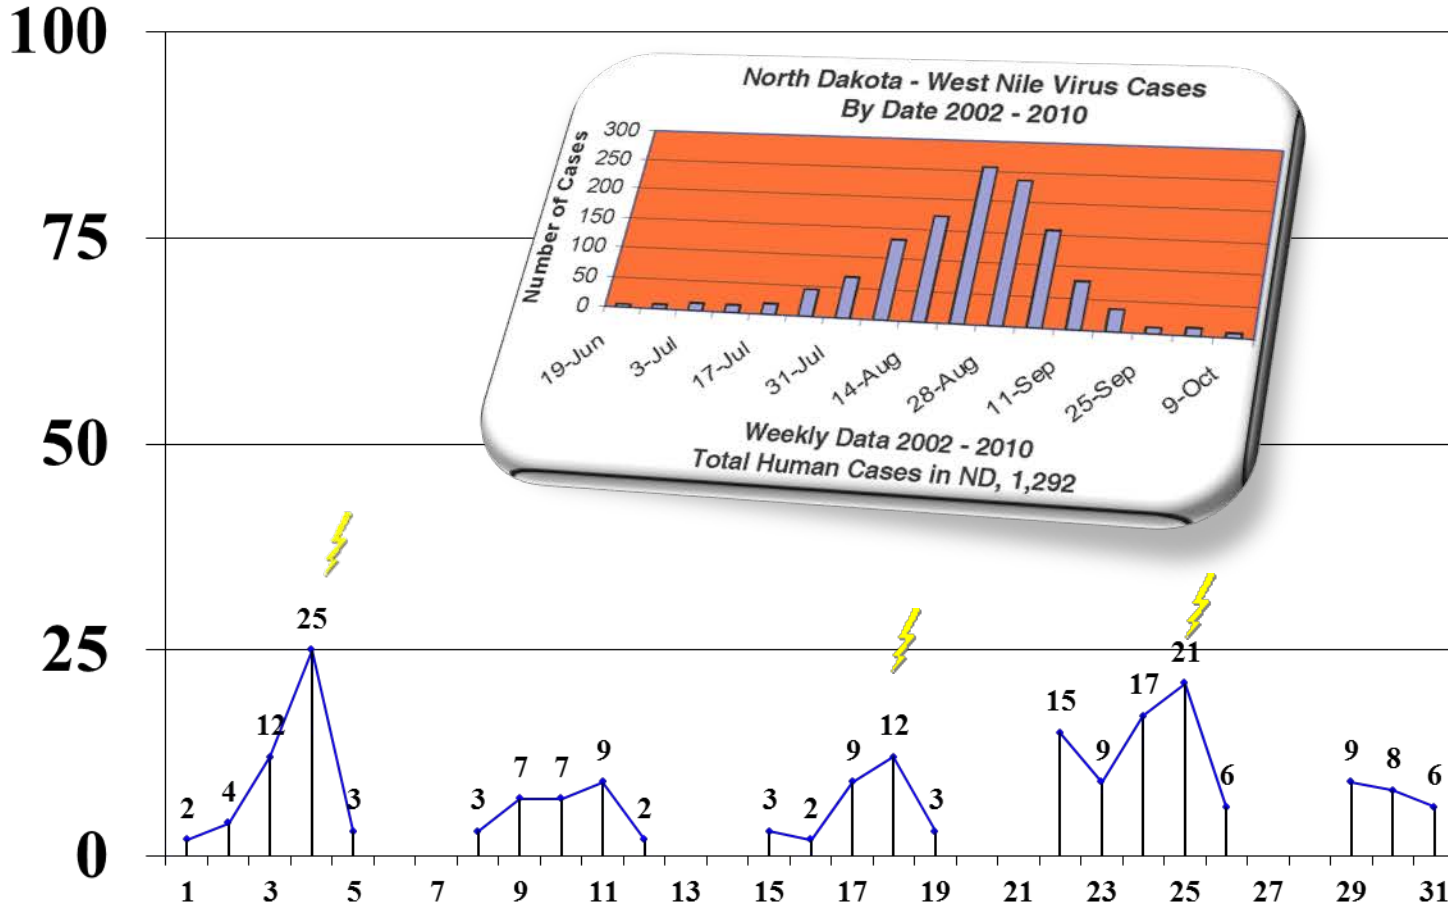

## Average Mosquito Trap Count – September 2011

⚡ - Citywide Ground Spray

## Average Mosquito Trap Count – August 2011

- Citywide Ground Spray