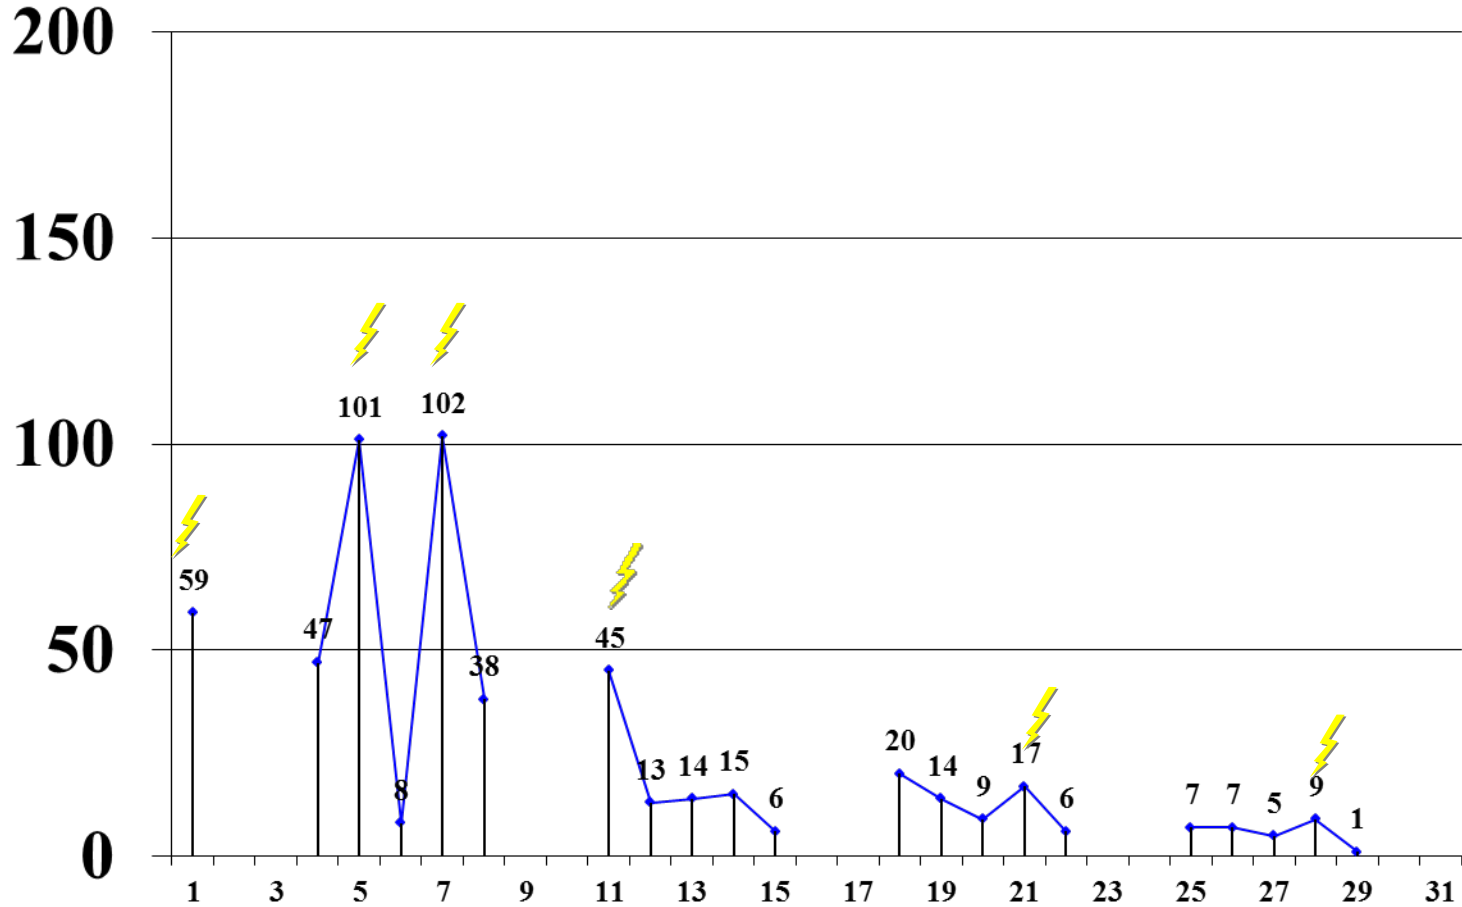

- Citywide Ground Spray